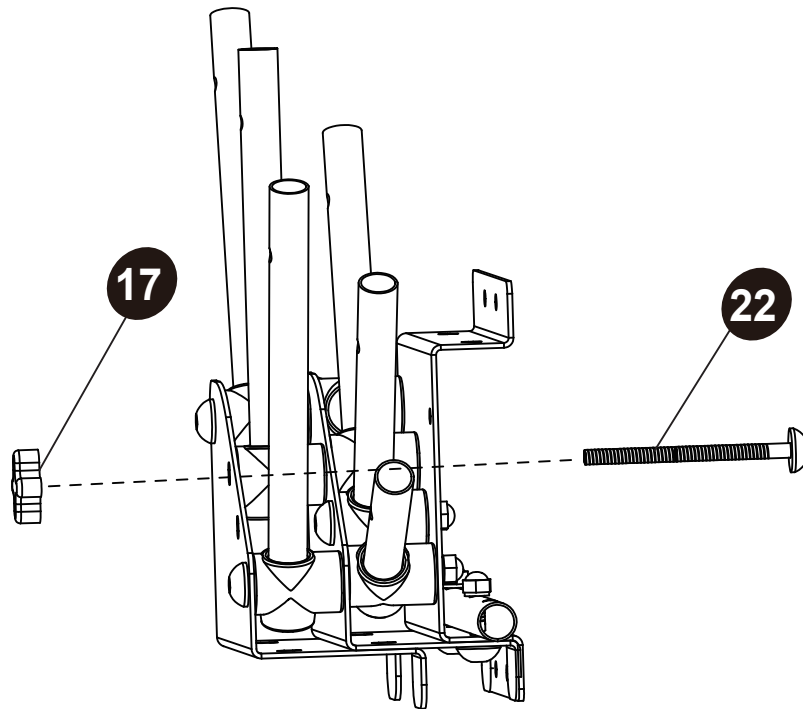

Pool Canopy

EXIT Pool Canopy ø244/ø300/ø360

13

14

Pool Canopy

EXIT Pool Canopy $\varnothing 244/\varnothing 300/\varnothing 360$

8ft/10ft

12ft

1

2

Pool Canopy

EXIT Pool Canopy ø244/ø300/ø360

3

4

5

6

Pool Canopy

EXIT Pool Canopy ø244/ø300/ø360

7

8

9

10

Pool Canopy

EXIT Pool Canopy ø244/ø300/ø360