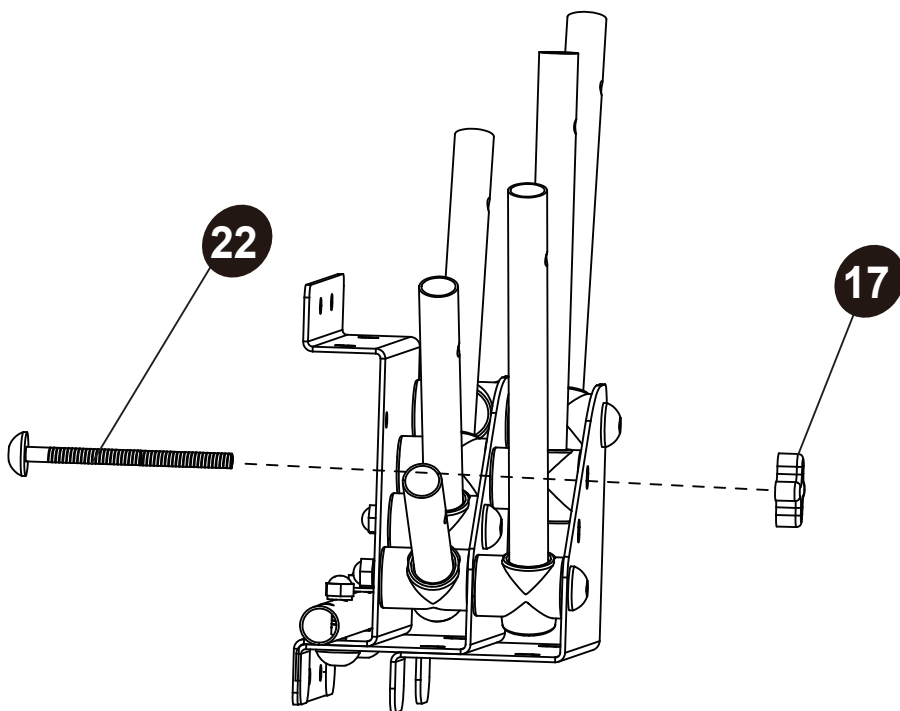

Pool Canopy

EXIT Pool Canopy ø244/ø300/ø360

13

14

Pool Canopy

EXIT Pool Canopy $\varnothing 244/\varnothing 300/\varnothing 360$

8ft/10ft

12ft

1

2

Pool Canopy

EXIT Pool Canopy ø244/ø300/ø360

3

4

5

6

Pool Canopy

EXIT Pool Canopy ø244/ø300/ø360

7

8

9

10

Pool Canopy

EXIT Pool Canopy ø244/ø300/ø360