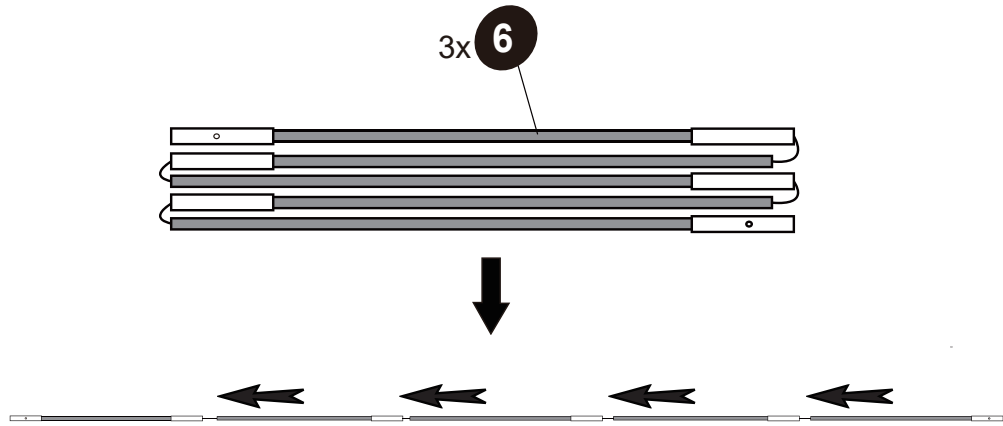

Pool Canopy

EXIT Pool Canopy ø244/ø300/ø360

 **WARNING**
CHOKING HAZARD
small parts
Adult assembly required
retain for future reference

EXIT Pool Canopy \varnothing 244/ \varnothing 300/ \varnothing 360

Pool Canopy

EXIT Pool Canopy $\varnothing 244/\varnothing 300/\varnothing 350$

- * Swimming Pool Canopy 8ft
- ** Swimming Pool Canopy 10ft
- *** Swimming Pool Canopy 12ft

1

2

Pool Canopy

EXIT Pool Canopy ø244/ø300/ø350

3

4

5

6

Pool Canopy

EXIT Pool Canopy ø244/ø300/ø350

7

8

9

10

Pool Canopy

EXIT Pool Canopy ø244/ø300/ø360

11

8ft	2x	13
10ft/12ft	4x	13

12

8ft	2x	8	10	11
10ft/12ft	4x	8	10	11