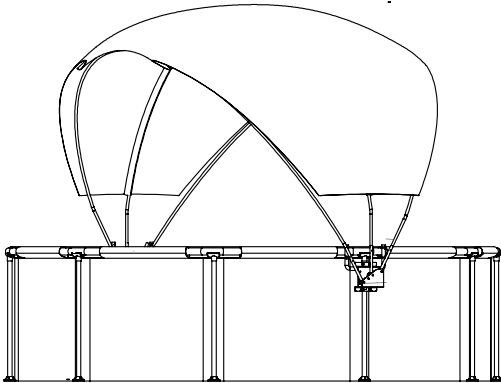

Pool Canopy

EXIT Pool Canopy ø244/ø300/ø360

 **WARNING**
CHOKING HAZARD
small parts
Adult assembly required
retain for future reference

EXIT Pool Canopy \varnothing 244/ \varnothing 300/ \varnothing 360

Pool Canopy

EXIT Pool Canopy $\varnothing 244/\varnothing 300/\varnothing 350$

- * Swimming Pool Canopy 8ft
- ** Swimming Pool Canopy 10ft
- *** Swimming Pool Canopy 12ft

1

2

Pool Canopy

EXIT Pool Canopy ø244/ø300/ø350

3

4

5

6

Pool Canopy

EXIT Pool Canopy ø244/ø300/ø350

7

8

9

10

Pool Canopy

EXIT Pool Canopy ø244/ø300/ø360

11

8ft	2x	13
10ft/12ft	4x	13

12

8ft	2x	8	10	11
10ft/12ft	4x	8	10	11