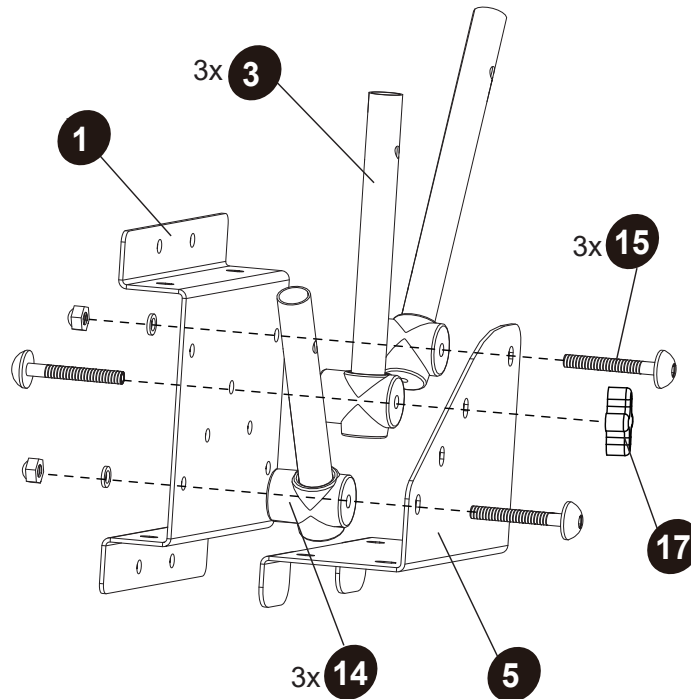

Pool Canopy

EXIT Pool Canopy ø244/ø300/ø360

 **WARNING**
CHOKING HAZARD
small parts
Adult assembly required
retain for future reference

EXIT Pool Canopy \varnothing 244/ \varnothing 300/ \varnothing 360

Pool Canopy

EXIT Pool Canopy $\varnothing 244/\varnothing 300/\varnothing 350$

- * Swimming Pool Canopy 8ft
- ** Swimming Pool Canopy 10ft
- *** Swimming Pool Canopy 12ft

1

2

Pool Canopy

EXIT Pool Canopy ø244/ø300/ø350

3

4

5

6

Pool Canopy

EXIT Pool Canopy ø244/ø300/ø350

7

8

9

10

Pool Canopy

EXIT Pool Canopy ø244/ø300/ø360

11

8ft	2x	13
10ft/12ft	4x	13

12

8ft	2x	8	10	11
10ft/12ft	4x	8	10	11