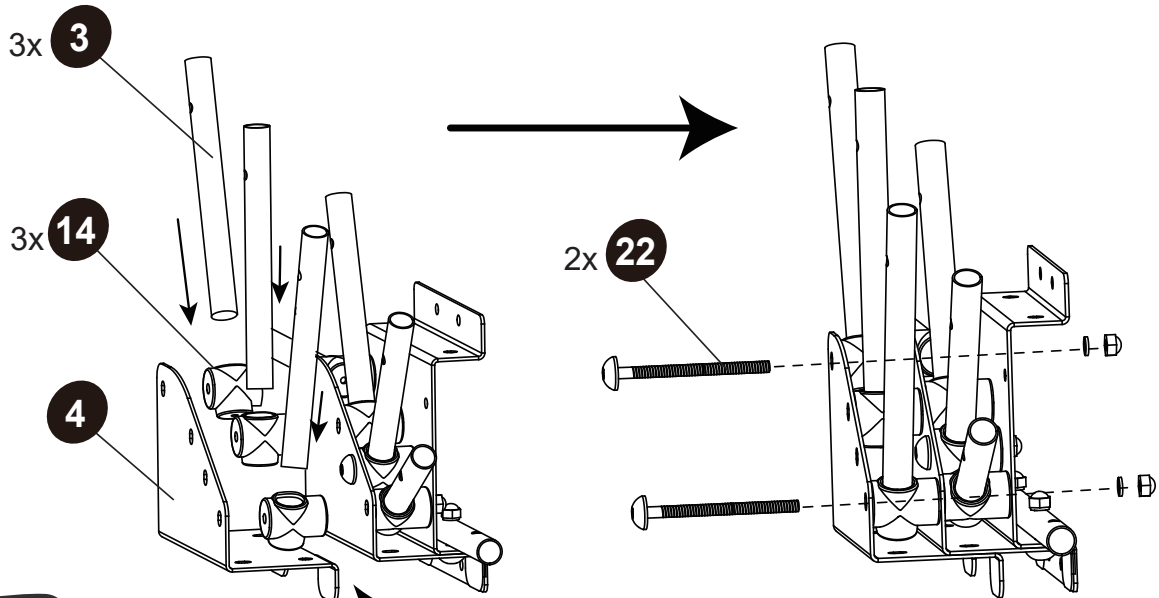

Pool Canopy

EXIT Pool Canopy ø244/ø300/ø360

13

14

Pool Canopy

EXIT Pool Canopy $\varnothing 244/\varnothing 300/\varnothing 360$

8ft/10ft

12ft

1

2

Pool Canopy

EXIT Pool Canopy ø244/ø300/ø360

3

4

5

6

Pool Canopy

EXIT Pool Canopy ø244/ø300/ø360

7

8

9

10

Pool Canopy

EXIT Pool Canopy ø244/ø300/ø360