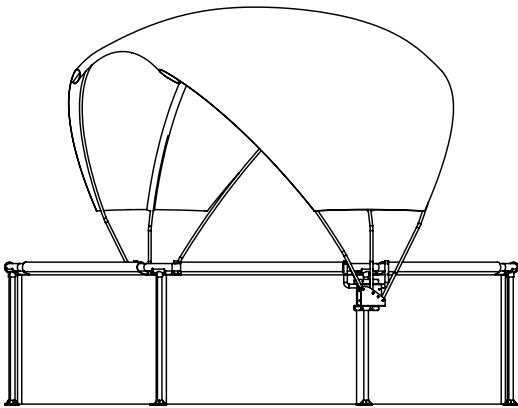

Pool Canopy

EXIT Pool Canopy ø244/ø300/ø360

 **WARNING**
CHOKING HAZARD
small parts
Adult assembly required
retain for future reference

EXIT Pool Canopy \varnothing 244/ \varnothing 300/ \varnothing 360

Pool Canopy

EXIT Pool Canopy $\varnothing 244/\varnothing 300/\varnothing 350$

- * Swimming Pool Canopy 8ft
- ** Swimming Pool Canopy 10ft
- *** Swimming Pool Canopy 12ft

1

2

Pool Canopy

EXIT Pool Canopy ø244/ø300/ø350

3

4

5

6

Pool Canopy

EXIT Pool Canopy ø244/ø300/ø350

7

8

9

10

Pool Canopy

EXIT Pool Canopy ø244/ø300/ø360

11

8ft	2x	13
10ft/12ft	4x	13

12

8ft	2x	8	10	11
10ft/12ft	4x	8	10	11