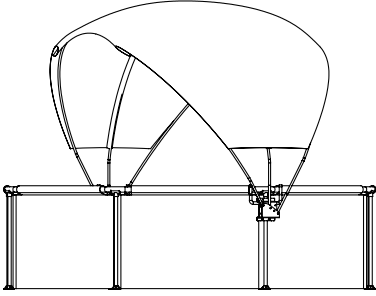

Pool Canopy

EXIT Pool Canopy ø244/ø300/ø360

 **WARNING**
CHOKING HAZARD
small parts
Adult assembly required
retain for future reference

EXIT Pool Canopy \varnothing 244/ \varnothing 300/ \varnothing 360

Pool Canopy

EXIT Pool Canopy $\varnothing 244/\varnothing 300/\varnothing 350$

- * Swimming Pool Canopy 8ft
- ** Swimming Pool Canopy 10ft
- *** Swimming Pool Canopy 12ft

1

2

Pool Canopy

EXIT Pool Canopy ø244/ø300/ø350

3

4

5

6

Pool Canopy

EXIT Pool Canopy ø244/ø300/ø350

7

8

Pool Canopy

EXIT Pool Canopy ø244/ø300/ø360

13

14

Pool Canopy

EXIT Pool Canopy $\varnothing 244/\varnothing 300/\varnothing 360$

8ft/10ft

12ft