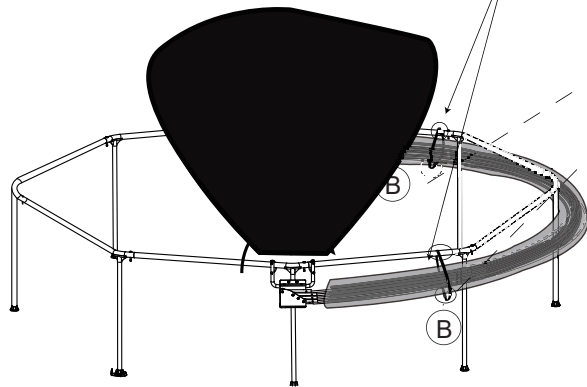

1

2

Pool Canopy

EXIT Pool Canopy ø244/ø300/ø360

3

4

5

6

Pool Canopy

EXIT Pool Canopy ø244/ø300/ø360

7

8

9

10

Pool Canopy

EXIT Pool Canopy ø244/ø300/ø360

12ft

Pool Canopy

EXIT Pool Canopy ø244/ø300/ø360

14

15

8ft

10ft

12ft

Pool Canopy

EXIT Pool Canopy ø244/ø300/ø360

16

*1x
2x
9

www.exittoys.com

Contact Information:

Dutch Toys Group B.V.
Edisonstraat 83
7006 RB Doetinchem, The Netherlands

info@exittoys.com
www.exittoys.com