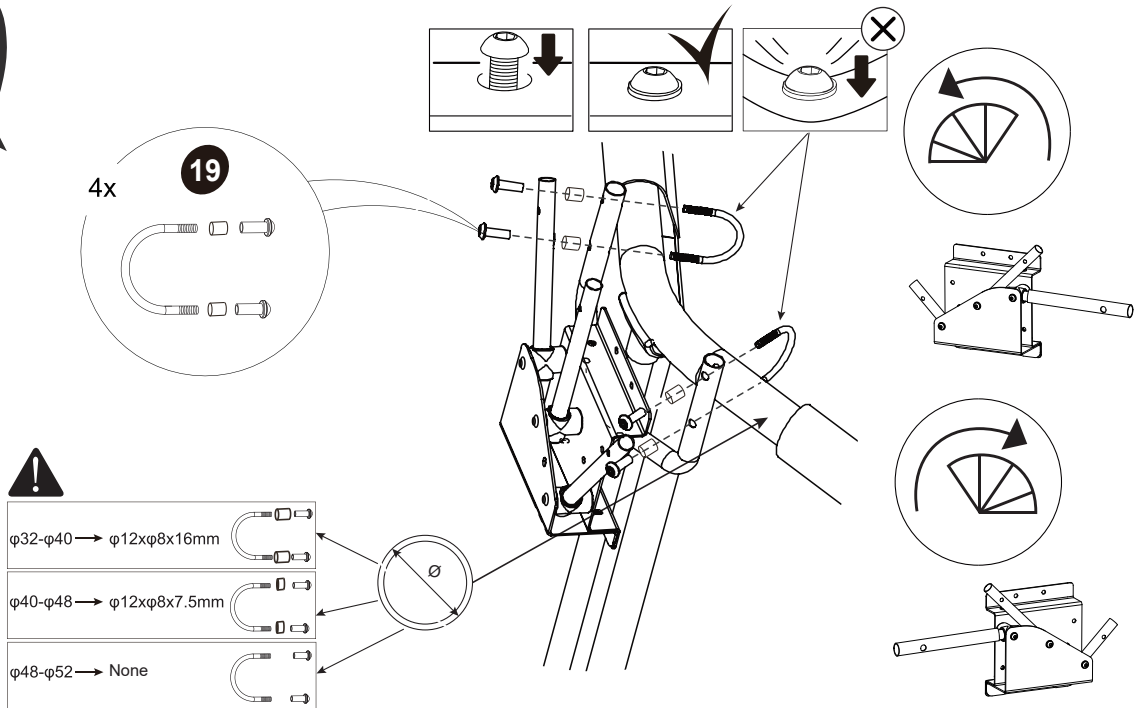

EXIT Pool Canopy $\varnothing 244/\varnothing 300/\varnothing 350$

- * Swimming Pool Canopy 8ft
- ** Swimming Pool Canopy 10ft
- *** Swimming Pool Canopy 12ft

1

2

Pool Canopy

EXIT Pool Canopy ø244/ø300/ø350

3

4

5

6

Pool Canopy

EXIT Pool Canopy ø244/ø300/ø350

7

8

9

10

Pool Canopy

EXIT Pool Canopy ø244/ø300/ø360

11

8ft	2x	13
10ft/12ft	4x	13

12

8ft	2x	8	10	11
10ft/12ft	4x	8	10	11

Pool Canopy

EXIT Pool Canopy ø244/ø300/ø360

13

14

Pool Canopy

EXIT Pool Canopy $\varnothing 244/\varnothing 300/\varnothing 360$

8ft/10ft

12ft