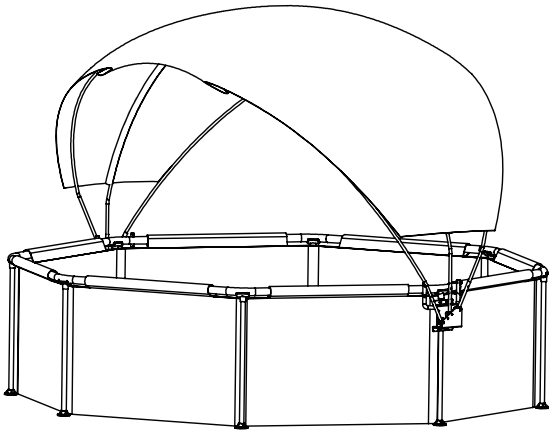

Pool Canopy

EXIT Pool Canopy ø244/ø300/ø360

 **WARNING**
CHOKING HAZARD
small parts
Adult assembly required
retain for future reference

EXIT Pool Canopy \varnothing 244/ \varnothing 300/ \varnothing 360

Pool Canopy

EXIT Pool Canopy $\varnothing 244/\varnothing 300/\varnothing 350$

- * Swimming Pool Canopy 8ft
- ** Swimming Pool Canopy 10ft
- *** Swimming Pool Canopy 12ft

1

2

Pool Canopy

EXIT Pool Canopy ø244/ø300/ø350

3

4

5

6

Pool Canopy

EXIT Pool Canopy ø244/ø300/ø350

7

8

Pool Canopy

EXIT Pool Canopy ø244/ø300/ø360

13

14

Pool Canopy

EXIT Pool Canopy $\varnothing 244/\varnothing 300/\varnothing 360$

8ft/10ft

12ft