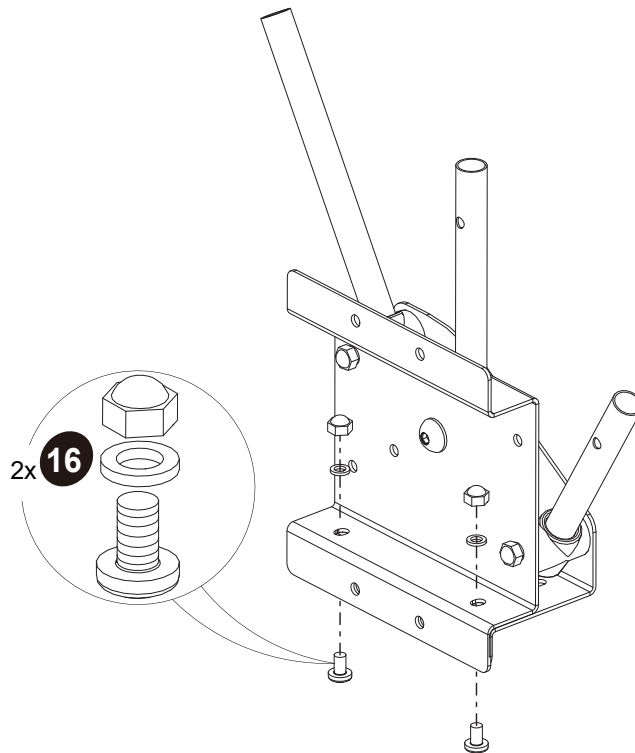

Pool Canopy

EXIT Pool Canopy ø244/ø300/ø360

 **WARNING**
CHOKING HAZARD
small parts
Adult assembly required
retain for future reference

EXIT Pool Canopy \varnothing 244/ \varnothing 300/ \varnothing 360

Pool Canopy

EXIT Pool Canopy $\varnothing 244/\varnothing 300/\varnothing 350$

- * Swimming Pool Canopy 8ft
- ** Swimming Pool Canopy 10ft
- *** Swimming Pool Canopy 12ft

1

2

Pool Canopy

EXIT Pool Canopy ø244/ø300/ø350

3

4

5

6

Pool Canopy

EXIT Pool Canopy ø244/ø300/ø350

7

8