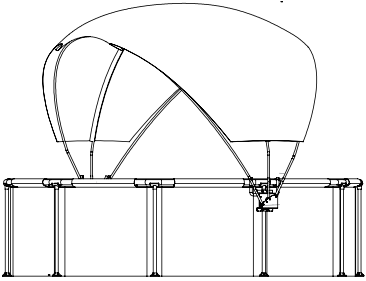

Pool Canopy

EXIT Pool Canopy ø244/ø300/ø360

 **WARNING**
CHOKING HAZARD
small parts
Adult assembly required
retain for future reference

EXIT Pool Canopy \varnothing 244/ \varnothing 300/ \varnothing 360

Pool Canopy

EXIT Pool Canopy $\varnothing 244/\varnothing 300/\varnothing 350$

- * Swimming Pool Canopy 8ft
- ** Swimming Pool Canopy 10ft
- *** Swimming Pool Canopy 12ft

1

2

Pool Canopy

EXIT Pool Canopy ø244/ø300/ø350

3

4

5

6

Pool Canopy

EXIT Pool Canopy ø244/ø300/ø350

7

8

9

10

Pool Canopy

EXIT Pool Canopy ø244/ø300/ø360

11

8ft	2x	13
10ft/12ft	4x	13

12

8ft	2x	8	10	11
10ft/12ft	4x	8	10	11