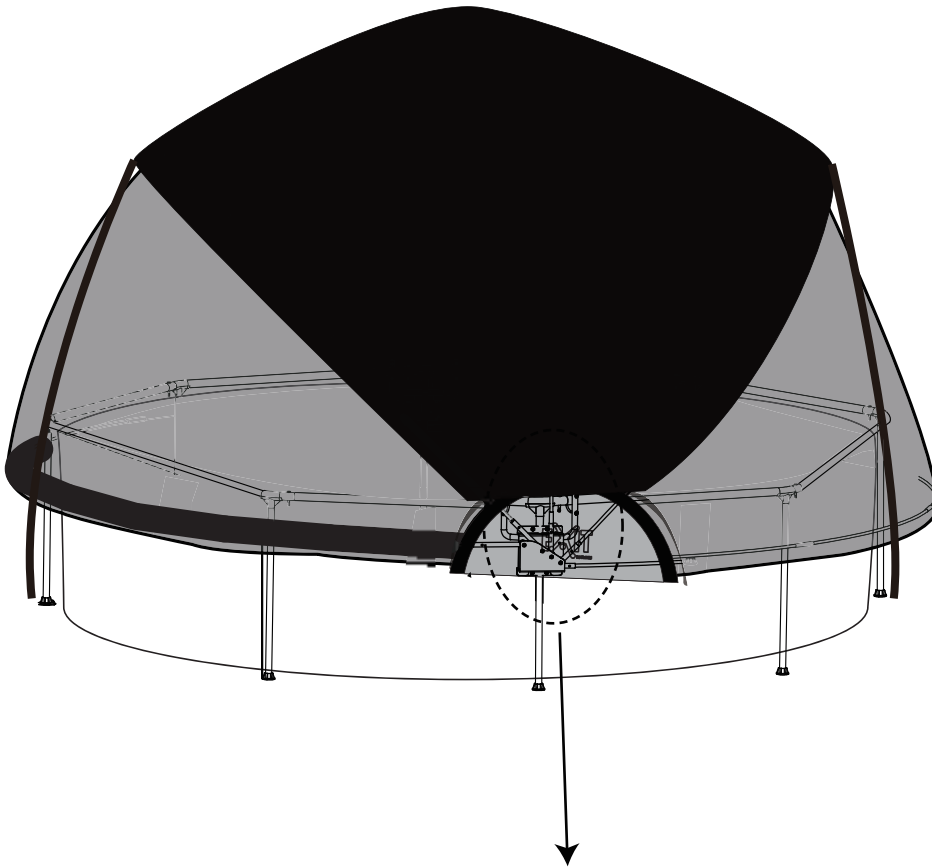

1

2

Pool Canopy

EXIT Pool Canopy ø244/ø300/ø360

3

4

5

6

Pool Canopy

EXIT Pool Canopy ø244/ø300/ø360

7

8

9

10

Pool Canopy

EXIT Pool Canopy ø244/ø300/ø360

11

12

8ft

10ft

12ft

13

8ft	2x	8	10	11
10ft/12ft	4x	8	10	11

10ft

12ft

Pool Canopy

EXIT Pool Canopy ø244/ø300/ø360

14

15

8ft

10ft

12ft