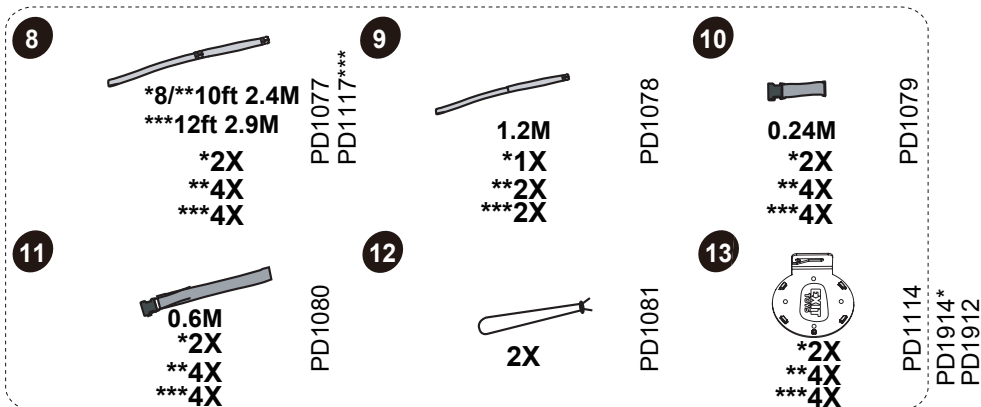

Pool Canopy

EXIT Pool Canopy ø244/ø300/ø360

 **WARNING**
CHOKING HAZARD
small parts
Adult assembly required
retain for future reference

EXIT Pool Canopy \varnothing 244/ \varnothing 300/ \varnothing 360

Pool Canopy

EXIT Pool Canopy $\varnothing 244/\varnothing 300/\varnothing 350$

- * Swimming Pool Canopy 8ft
- ** Swimming Pool Canopy 10ft
- *** Swimming Pool Canopy 12ft

1

2

Pool Canopy

EXIT Pool Canopy ø244/ø300/ø350

3

4

5

6

Pool Canopy

EXIT Pool Canopy ø244/ø300/ø350

7

8

12ft

Pool Canopy

EXIT Pool Canopy ø244/ø300/ø360

14

15

8ft

10ft

12ft