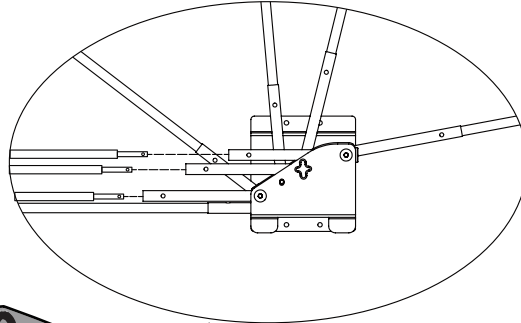

Pool Canopy

EXIT Pool Canopy ø244/ø300/ø360

13

14

Pool Canopy

EXIT Pool Canopy $\varnothing 244/\varnothing 300/\varnothing 360$

8ft/10ft

12ft

1

2

Pool Canopy

EXIT Pool Canopy ø244/ø300/ø360

3

4

5

6

Pool Canopy

EXIT Pool Canopy ø244/ø300/ø360

7

8

9

10

Pool Canopy

EXIT Pool Canopy ø244/ø300/ø360

11

12

8ft

10ft

12ft

13

8ft	2x	8	10	11
10ft/12ft	4x	8	10	11

10ft