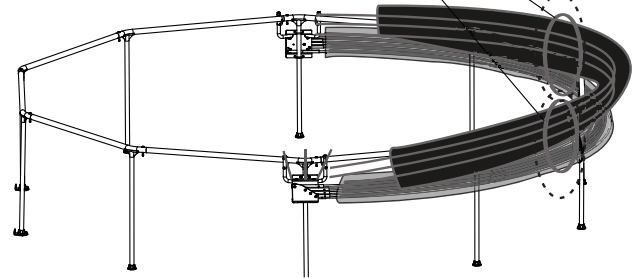

1

2

Pool Canopy

EXIT Pool Canopy ø244/ø300/ø360

3

4

5

6

Pool Canopy

EXIT Pool Canopy ø244/ø300/ø360

7

8

9

10

Pool Canopy

EXIT Pool Canopy ø244/ø300/ø360

12ft

Pool Canopy

EXIT Pool Canopy ø244/ø300/ø360

14

15

8ft

10ft

12ft

Pool Canopy

EXIT Pool Canopy ø244/ø300/ø360

16

*1x
2x
9

www.exittoys.com

Contact Information:

Dutch Toys Group B.V.
Edisonstraat 83
7006 RB Doetinchem, The Netherlands

info@exittoys.com
www.exittoys.com