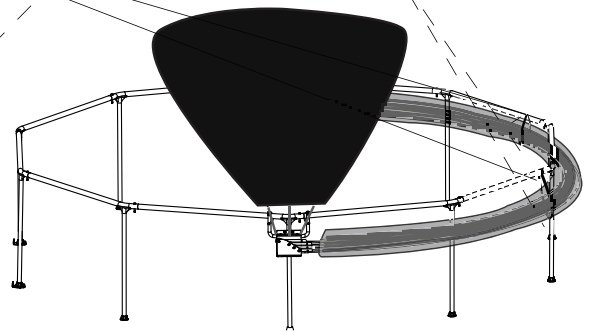

1

2

Pool Canopy

EXIT Pool Canopy ø244/ø300/ø360

3

4

5

6

Pool Canopy

EXIT Pool Canopy ø244/ø300/ø360

7

8

9

10

Pool Canopy

EXIT Pool Canopy ø244/ø300/ø360

12ft

Pool Canopy

EXIT Pool Canopy ø244/ø300/ø360

14

15

8ft

10ft

12ft

Pool Canopy

EXIT Pool Canopy ø244/ø300/ø360

16

*1x
2x
9

www.exittoys.com

Contact Information:

Dutch Toys Group B.V.
Edisonstraat 83
7006 RB Doetinchem, The Netherlands

info@exittoys.com
www.exittoys.com