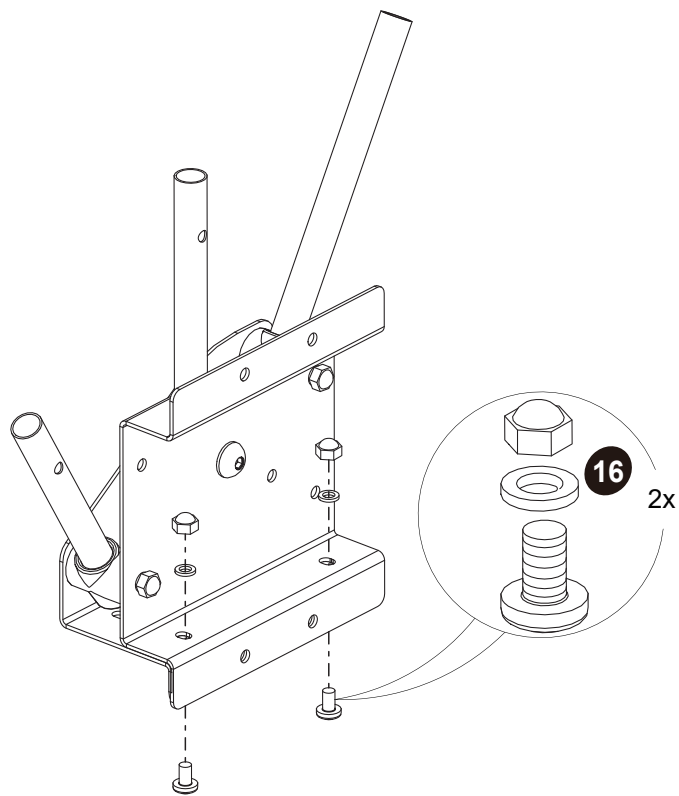

Pool Canopy

EXIT Pool Canopy ø244/ø300/ø360

 **WARNING**
CHOKING HAZARD
small parts
Adult assembly required
retain for future reference

EXIT Pool Canopy \varnothing 244/ \varnothing 300/ \varnothing 360

Pool Canopy

EXIT Pool Canopy $\varnothing 244/\varnothing 300/\varnothing 350$

- * Swimming Pool Canopy 8ft
- ** Swimming Pool Canopy 10ft
- *** Swimming Pool Canopy 12ft

1

2

Pool Canopy

EXIT Pool Canopy ø244/ø300/ø350

3

4

5

6

Pool Canopy

EXIT Pool Canopy ø244/ø300/ø350

7

8