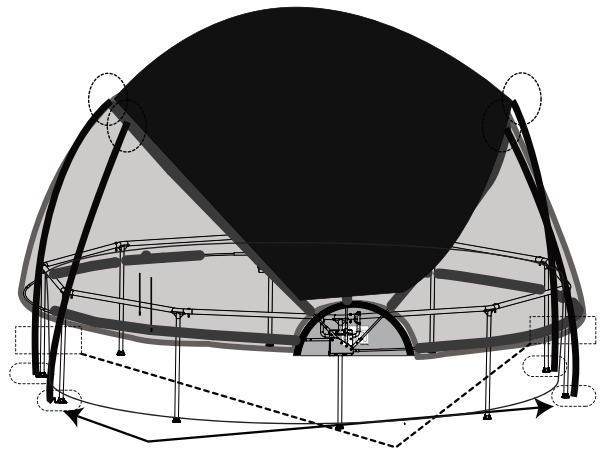

1

2

Pool Canopy

EXIT Pool Canopy ø244/ø300/ø360

3

4

5

6

Pool Canopy

EXIT Pool Canopy ø244/ø300/ø360

7

8

9

10

Pool Canopy

EXIT Pool Canopy ø244/ø300/ø360

11

12

8ft

10ft

12ft

13

8ft	2x	8	10	11
10ft/12ft	4x	8	10	11

10ft

12ft

Pool Canopy

EXIT Pool Canopy ø244/ø300/ø360

14

15

8ft

10ft

12ft