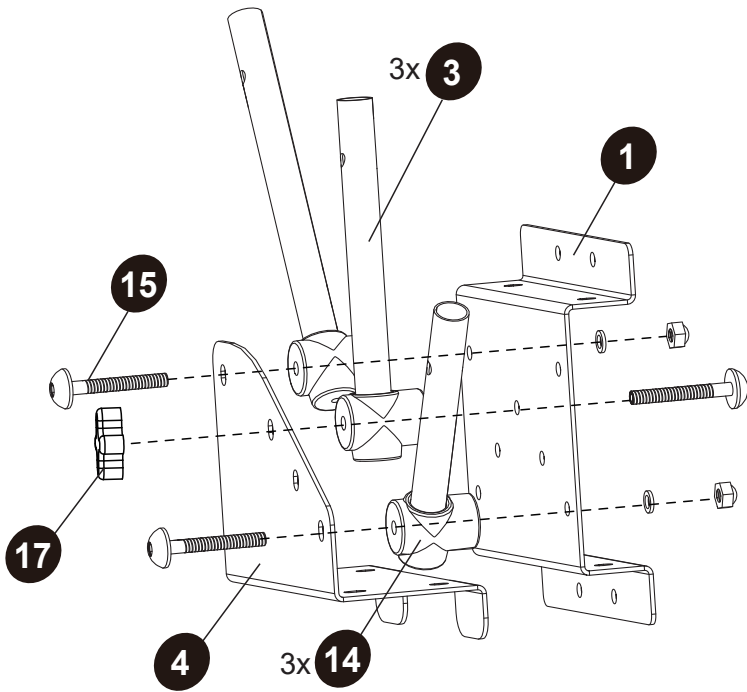

Pool Canopy

EXIT Pool Canopy ø244/ø300/ø360

 **WARNING**
CHOKING HAZARD
small parts
Adult assembly required
retain for future reference

EXIT Pool Canopy \varnothing 244/ \varnothing 300/ \varnothing 360

Pool Canopy

EXIT Pool Canopy $\varnothing 244/\varnothing 300/\varnothing 350$

- * Swimming Pool Canopy 8ft
- ** Swimming Pool Canopy 10ft
- *** Swimming Pool Canopy 12ft

1

2

Pool Canopy

EXIT Pool Canopy ø244/ø300/ø350

3

4

5

6

Pool Canopy

EXIT Pool Canopy ø244/ø300/ø350

7

8

Pool Canopy

EXIT Pool Canopy ø244/ø300/ø360

13

14

Pool Canopy

EXIT Pool Canopy $\varnothing 244/\varnothing 300/\varnothing 360$

8ft/10ft

12ft