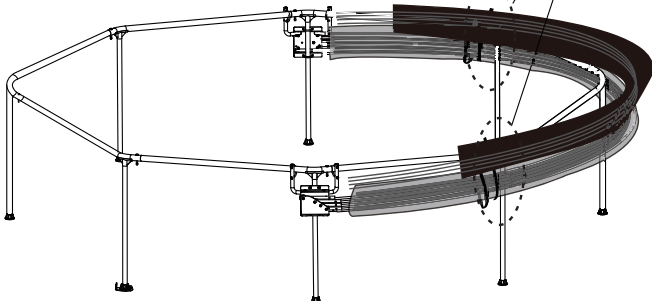

1

2

Pool Canopy

EXIT Pool Canopy ø244/ø300/ø360

3

4

5

6

Pool Canopy

EXIT Pool Canopy ø244/ø300/ø360

7

8

9

10

Pool Canopy

EXIT Pool Canopy ø244/ø300/ø360

12ft

Pool Canopy

EXIT Pool Canopy ø244/ø300/ø360

14

15

8ft

10ft

12ft

Pool Canopy

EXIT Pool Canopy ø244/ø300/ø360

16

*1x
2x
9

www.exittoys.com

Contact Information:

Dutch Toys Group B.V.
Edisonstraat 83
7006 RB Doetinchem, The Netherlands

info@exittoys.com
www.exittoys.com