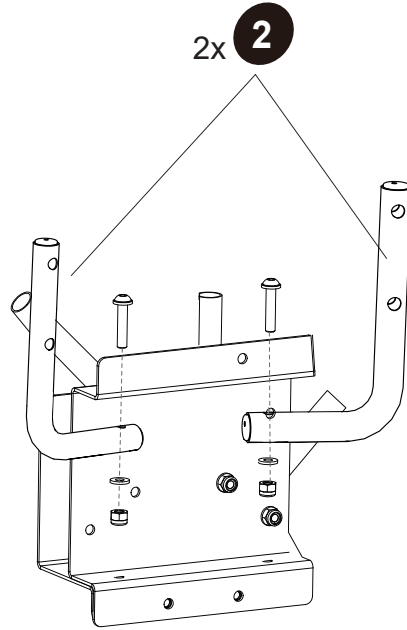

Pool Canopy

EXIT Pool Canopy ø244/ø300/ø360

 **WARNING**
CHOKING HAZARD
small parts
Adult assembly required
retain for future reference

EXIT Pool Canopy \varnothing 244/ \varnothing 300/ \varnothing 360

Pool Canopy

EXIT Pool Canopy $\varnothing 244/\varnothing 300/\varnothing 350$

- * Swimming Pool Canopy 8ft
- ** Swimming Pool Canopy 10ft
- *** Swimming Pool Canopy 12ft

1

2

Pool Canopy

EXIT Pool Canopy ø244/ø300/ø350

3

4

5

6

Pool Canopy

EXIT Pool Canopy ø244/ø300/ø350

7

8