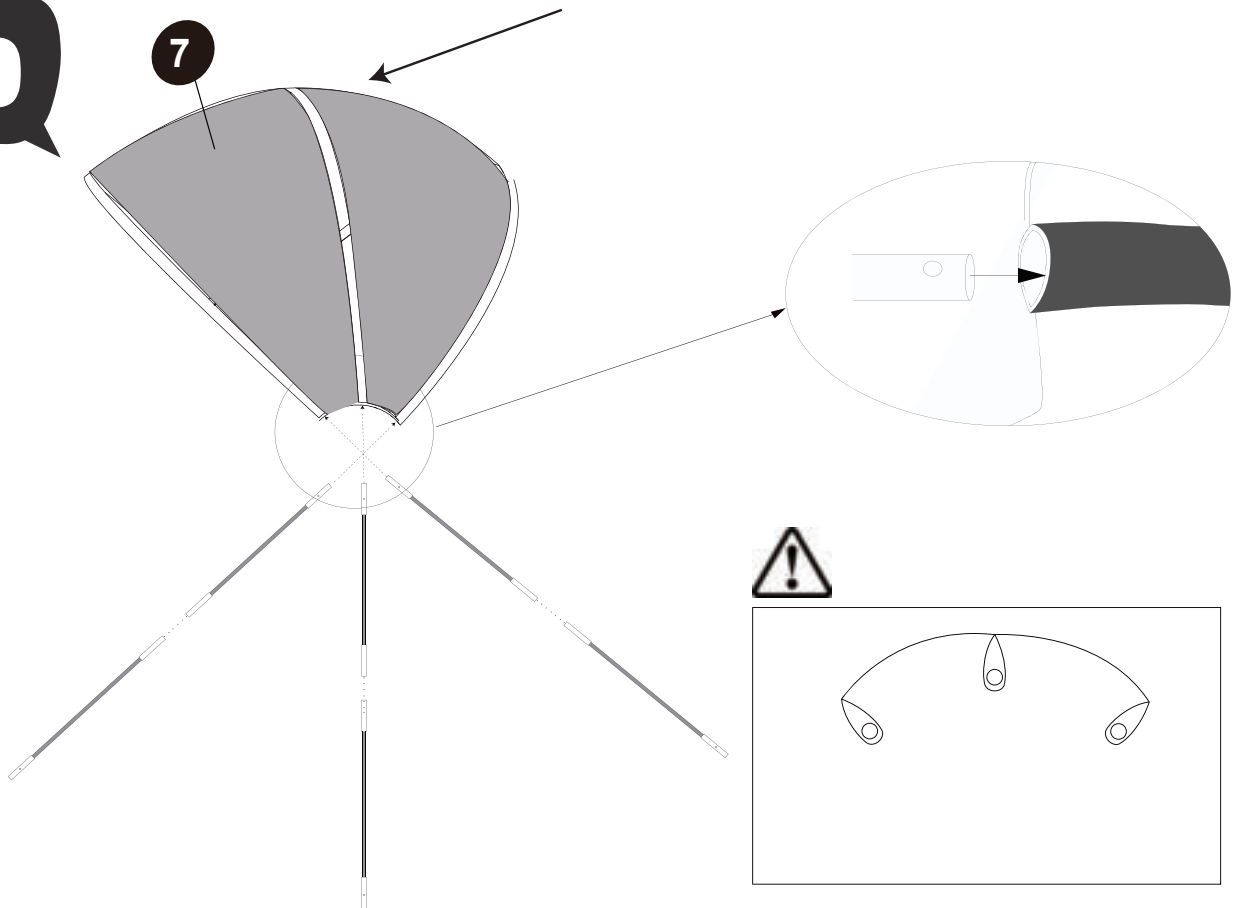

EXIT Pool Canopy $\varnothing 244/\varnothing 300/\varnothing 350$

- * Swimming Pool Canopy 8ft
- ** Swimming Pool Canopy 10ft
- *** Swimming Pool Canopy 12ft

1

2

Pool Canopy

EXIT Pool Canopy ø244/ø300/ø350

3

4

5

6

Pool Canopy

EXIT Pool Canopy ø244/ø300/ø350

7

8

9

10

Pool Canopy

EXIT Pool Canopy ø244/ø300/ø360

11

8ft	2x	13
10ft/12ft	4x	13

12

8ft	2x	8	10	11
10ft/12ft	4x	8	10	11

Pool Canopy

EXIT Pool Canopy ø244/ø300/ø360

13

14

Pool Canopy

EXIT Pool Canopy $\varnothing 244/\varnothing 300/\varnothing 360$

8ft/10ft

12ft