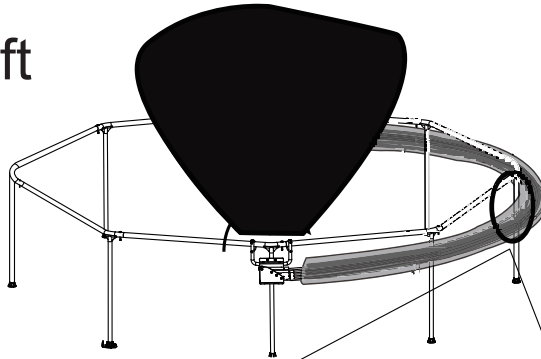

1

2

Pool Canopy

EXIT Pool Canopy ø244/ø300/ø360

3

4

5

6

Pool Canopy

EXIT Pool Canopy ø244/ø300/ø360

7

8

9

10

Pool Canopy

EXIT Pool Canopy ø244/ø300/ø360

12ft

Pool Canopy

EXIT Pool Canopy ø244/ø300/ø360

14

15

8ft

10ft

12ft

Pool Canopy

EXIT Pool Canopy ø244/ø300/ø360

16

*1x
2x
9

www.exittoys.com

Contact Information:

Dutch Toys Group B.V.
Edisonstraat 83
7006 RB Doetinchem, The Netherlands

info@exittoys.com
www.exittoys.com