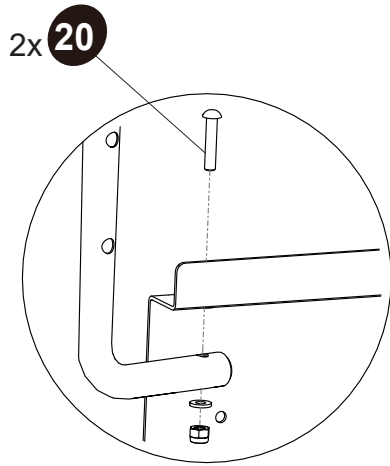

Pool Canopy

EXIT Pool Canopy ø244/ø300/ø360

 **WARNING**
CHOKING HAZARD
small parts
Adult assembly required
retain for future reference

EXIT Pool Canopy \varnothing 244/ \varnothing 300/ \varnothing 360

Pool Canopy

EXIT Pool Canopy $\varnothing 244/\varnothing 300/\varnothing 350$

- * Swimming Pool Canopy 8ft
- ** Swimming Pool Canopy 10ft
- *** Swimming Pool Canopy 12ft

1

2

Pool Canopy

EXIT Pool Canopy ø244/ø300/ø350

3

4

5

6

Pool Canopy

EXIT Pool Canopy ø244/ø300/ø350

7

8