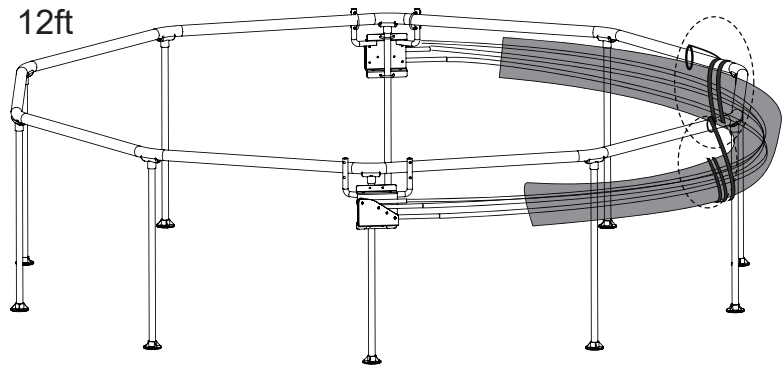

EXIT Pool Canopy $\varnothing 244/\varnothing 300/\varnothing 350$

- * Swimming Pool Canopy 8ft
- ** Swimming Pool Canopy 10ft
- *** Swimming Pool Canopy 12ft

1

2

Pool Canopy

EXIT Pool Canopy ø244/ø300/ø350

3

4

5

6

Pool Canopy

EXIT Pool Canopy ø244/ø300/ø350

7

8

9

10

Pool Canopy

EXIT Pool Canopy ø244/ø300/ø360

11

8ft	2x	13
10ft/12ft	4x	13

12

8ft	2x	8	10	11
10ft/12ft	4x	8	10	11

Pool Canopy

EXIT Pool Canopy ø244/ø300/ø360

13

14

Pool Canopy

EXIT Pool Canopy $\varnothing 244/\varnothing 300/\varnothing 360$

8ft/10ft

12ft