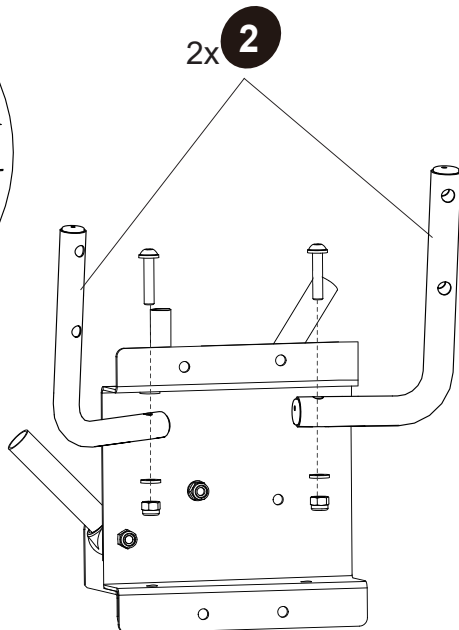

Pool Canopy

EXIT Pool Canopy ø244/ø300/ø360

 **WARNING**
CHOKING HAZARD
small parts
Adult assembly required
retain for future reference

EXIT Pool Canopy \varnothing 244/ \varnothing 300/ \varnothing 360

Pool Canopy

EXIT Pool Canopy $\varnothing 244/\varnothing 300/\varnothing 350$

- * Swimming Pool Canopy 8ft
- ** Swimming Pool Canopy 10ft
- *** Swimming Pool Canopy 12ft

1

2

Pool Canopy

EXIT Pool Canopy ø244/ø300/ø350

3

4

5

6

Pool Canopy

EXIT Pool Canopy ø244/ø300/ø350

7

8

9

10

Pool Canopy

EXIT Pool Canopy ø244/ø300/ø360

11

8ft	2x	13
10ft/12ft	4x	13

12

8ft	2x	8	10	11
10ft/12ft	4x	8	10	11