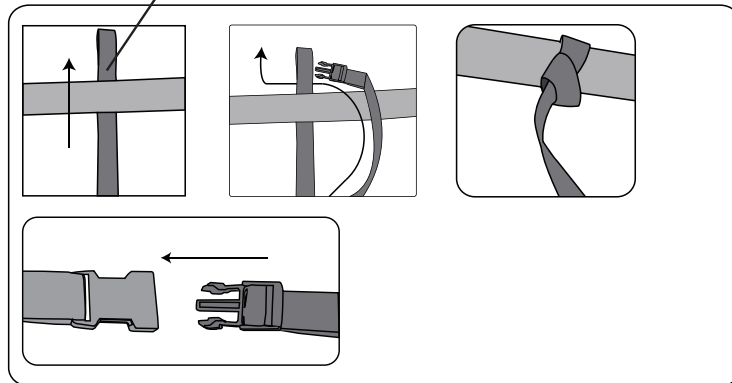

Pool Canopy

EXIT Pool Canopy ø244/ø300/ø360

16

*1x
2x
9