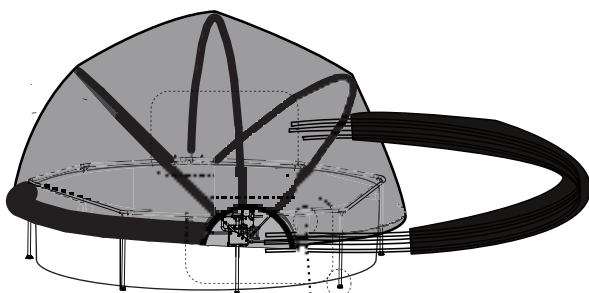

Pool Canopy

EXIT Pool Canopy ø244/ø300/ø360

13

14

Pool Canopy

EXIT Pool Canopy $\varnothing 244/\varnothing 300/\varnothing 360$

8ft/10ft

12ft

1

2

Pool Canopy

EXIT Pool Canopy ø244/ø300/ø360

3

4

5

6

Pool Canopy

EXIT Pool Canopy ø244/ø300/ø360

7

8

9

10

Pool Canopy

EXIT Pool Canopy ø244/ø300/ø360

11

12

8ft

10ft

12ft

13

8ft	2x	8	10	11
10ft/12ft	4x	8	10	11

10ft