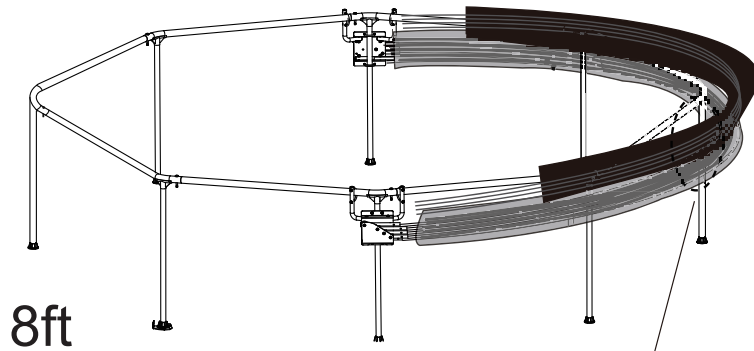

Pool Canopy

EXIT Pool Canopy ø244/ø300/ø360

7

8

9

10

Pool Canopy

EXIT Pool Canopy ø244/ø300/ø360

11

12

8ft

10ft

12ft

13

8ft	2x	8	10	11
10ft/12ft	4x	8	10	11

10ft

12ft

Pool Canopy

EXIT Pool Canopy ø244/ø300/ø360

14

15

8ft

10ft

12ft

Pool Canopy

EXIT Pool Canopy ø244/ø300/ø360

16

*1x
2x
9

www.exittoys.com

Contact Information:

Dutch Toys Group B.V.
Edisonstraat 83
7006 RB Doetinchem, The Netherlands

info@exittoys.com
www.exittoys.com