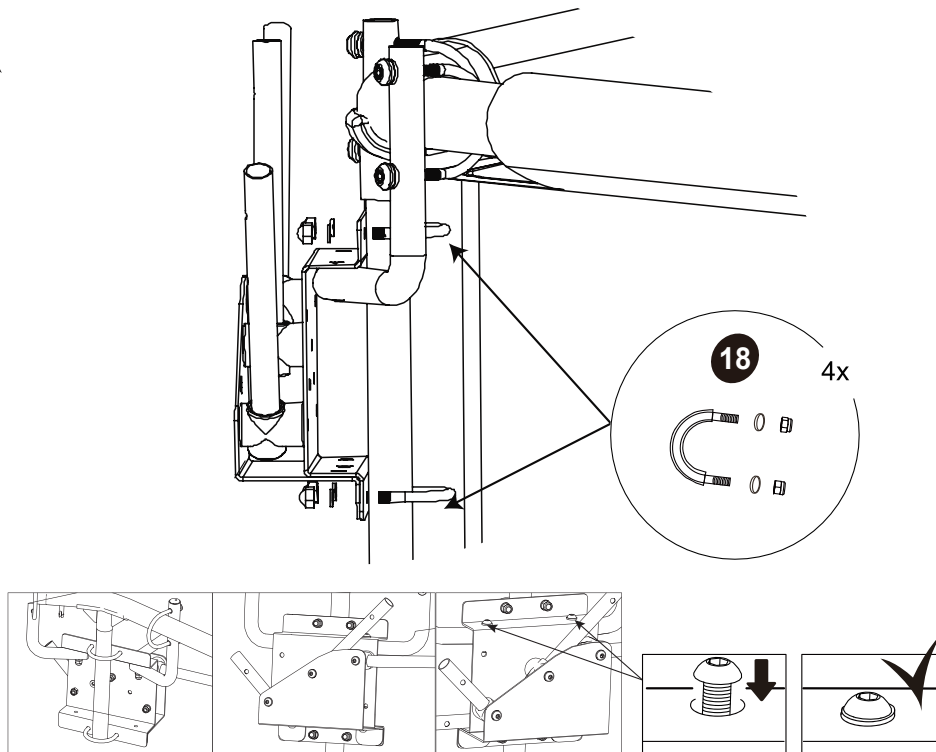

EXIT Pool Canopy $\varnothing 244/\varnothing 300/\varnothing 350$

- * Swimming Pool Canopy 8ft
- ** Swimming Pool Canopy 10ft
- *** Swimming Pool Canopy 12ft

1

2

Pool Canopy

EXIT Pool Canopy ø244/ø300/ø350

3

4

5

6

Pool Canopy

EXIT Pool Canopy ø244/ø300/ø350

7

8

9

10

Pool Canopy

EXIT Pool Canopy ø244/ø300/ø360

11

8ft	2x	13
10ft/12ft	4x	13

12

8ft	2x	8	10	11
10ft/12ft	4x	8	10	11

Pool Canopy

EXIT Pool Canopy ø244/ø300/ø360

13

14

Pool Canopy

EXIT Pool Canopy $\varnothing 244/\varnothing 300/\varnothing 360$

8ft/10ft

12ft