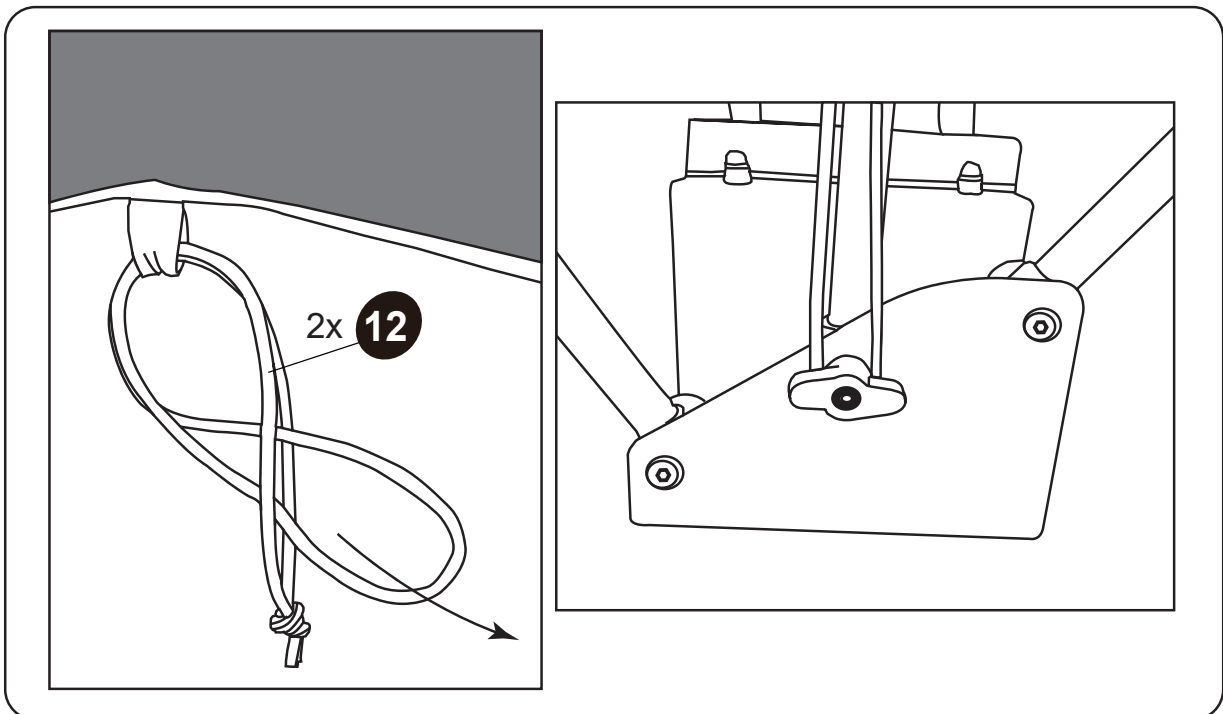

Pool Canopy

EXIT Pool Canopy ø244/ø300/ø360

13