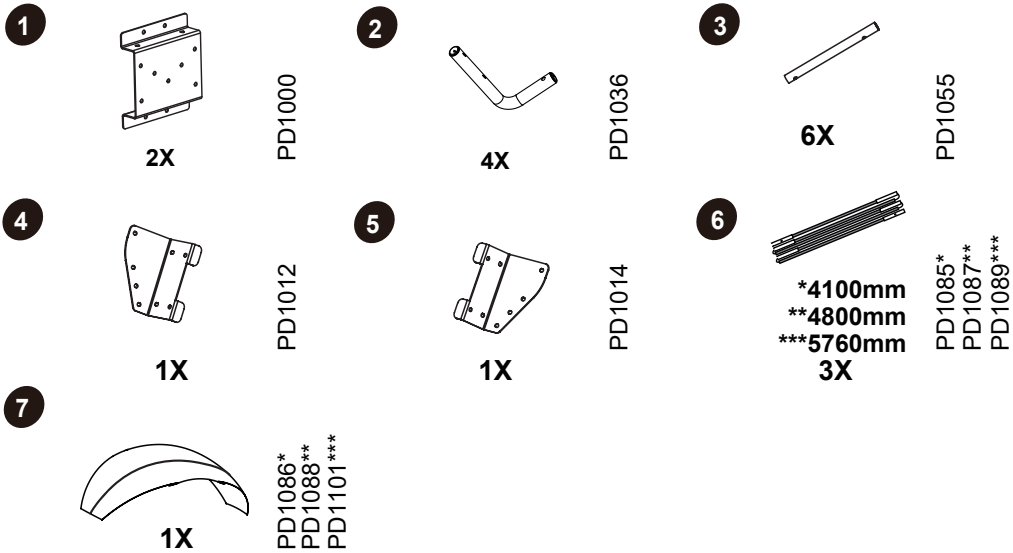

Pool Canopy

EXIT Pool Canopy ø244/ø300/ø360

 **WARNING**
CHOKING HAZARD
small parts
Adult assembly required
retain for future reference

EXIT Pool Canopy \varnothing 244/ \varnothing 300/ \varnothing 360

Pool Canopy

EXIT Pool Canopy $\varnothing 244/\varnothing 300/\varnothing 350$

- * Swimming Pool Canopy 8ft
- ** Swimming Pool Canopy 10ft
- *** Swimming Pool Canopy 12ft

1

2

Pool Canopy

EXIT Pool Canopy ø244/ø300/ø350

3

4

5

6

Pool Canopy

EXIT Pool Canopy ø244/ø300/ø350

7

8

12ft

Pool Canopy

EXIT Pool Canopy ø244/ø300/ø360

14

15

8ft

10ft

12ft