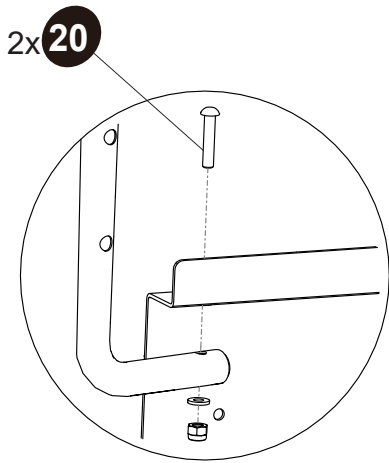

Pool Canopy

EXIT Pool Canopy ø244/ø300/ø360

 **WARNING**
CHOKING HAZARD
small parts
Adult assembly required
retain for future reference

EXIT Pool Canopy \varnothing 244/ \varnothing 300/ \varnothing 360

Pool Canopy

EXIT Pool Canopy $\varnothing 244/\varnothing 300/\varnothing 350$

- * Swimming Pool Canopy 8ft
- ** Swimming Pool Canopy 10ft
- *** Swimming Pool Canopy 12ft

1

2

Pool Canopy

EXIT Pool Canopy ø244/ø300/ø350

3

4

5

6

Pool Canopy

EXIT Pool Canopy ø244/ø300/ø350

7

8

9

10

Pool Canopy

EXIT Pool Canopy ø244/ø300/ø360

11

8ft	2x	13
10ft/12ft	4x	13

12

8ft	2x	8	10	11
10ft/12ft	4x	8	10	11