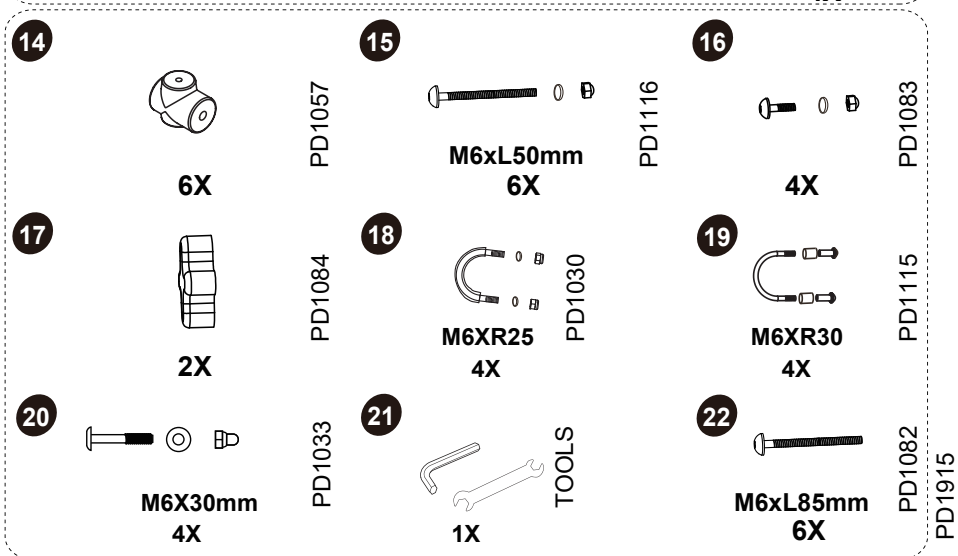

Pool Canopy

EXIT Pool Canopy ø244/ø300/ø360

 **WARNING**
CHOKING HAZARD
small parts
Adult assembly required
retain for future reference

EXIT Pool Canopy \varnothing 244/ \varnothing 300/ \varnothing 360

Pool Canopy

EXIT Pool Canopy $\varnothing 244/\varnothing 300/\varnothing 350$

- * Swimming Pool Canopy 8ft
- ** Swimming Pool Canopy 10ft
- *** Swimming Pool Canopy 12ft

1

2

Pool Canopy

EXIT Pool Canopy ø244/ø300/ø350

9

10

Pool Canopy

EXIT Pool Canopy ø244/ø300/ø360

11

8ft	2x	13
10ft/12ft	4x	13

12

8ft	2x	8	10	11
10ft/12ft	4x	8	10	11

12ft

Pool Canopy

EXIT Pool Canopy ø244/ø300/ø360

14

15

8ft

10ft

12ft